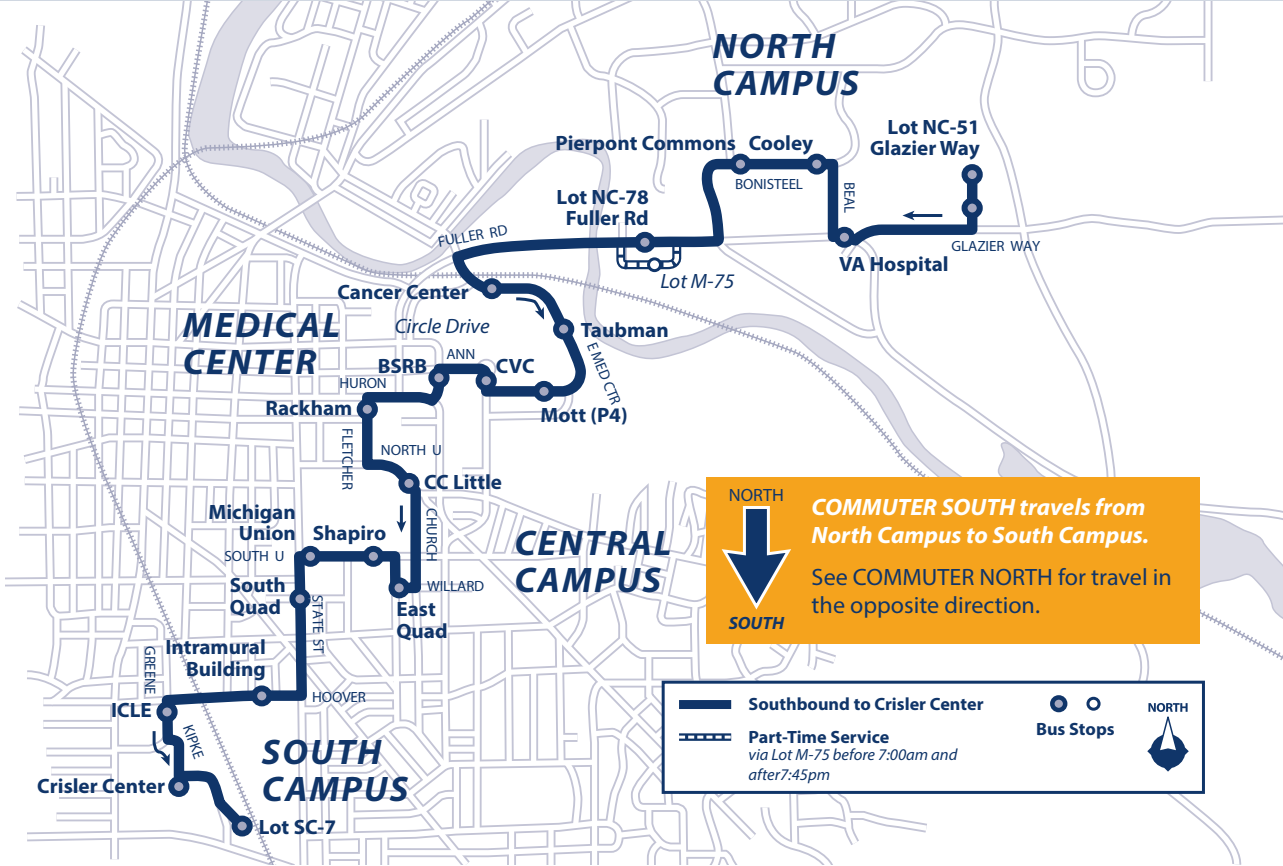

Commuter South

MON-FRI
YEAR-ROUND

Monday-Friday
SOUTH to Crisler Arena

Glazier Way	CCTC-CC Little	Kipke Dr
6:30am	6:45am	7:00am
then every 10 minutes until...		
7:50am	8:05am	8:20am
then every 11 minutes until...		
6:50pm	7:05pm	7:20pm
7:00pm	7:10pm	7:30pm
7:10pm	7:25pm	7:40pm
7:20pm	7:40pm	7:50pm
7:30pm	7:55pm	8:00pm
then every 15 minutes until...		
1:00am	1:15am	1:30am

Before 7:00am and after 7:45pm, buses travel via Lot M-75

See **Med Express** route for additional service from Glazier Way to Medical Center destinations.

Please see PTS website for additional schedule details.